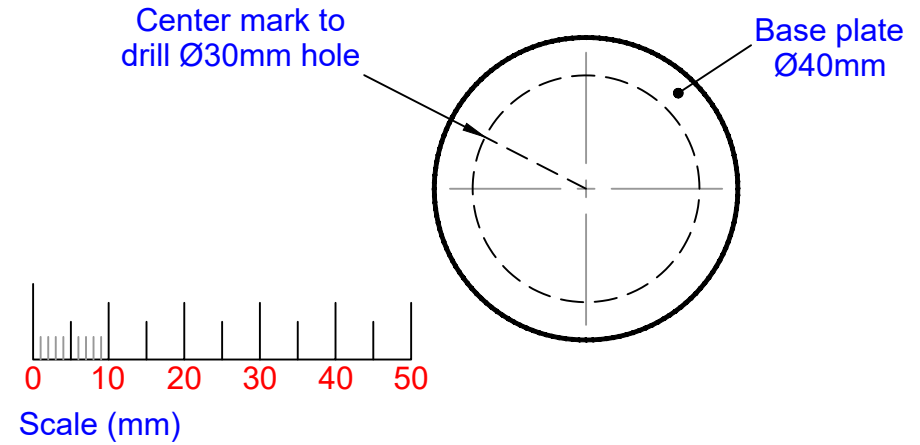

## Drilling template for 30mm hole