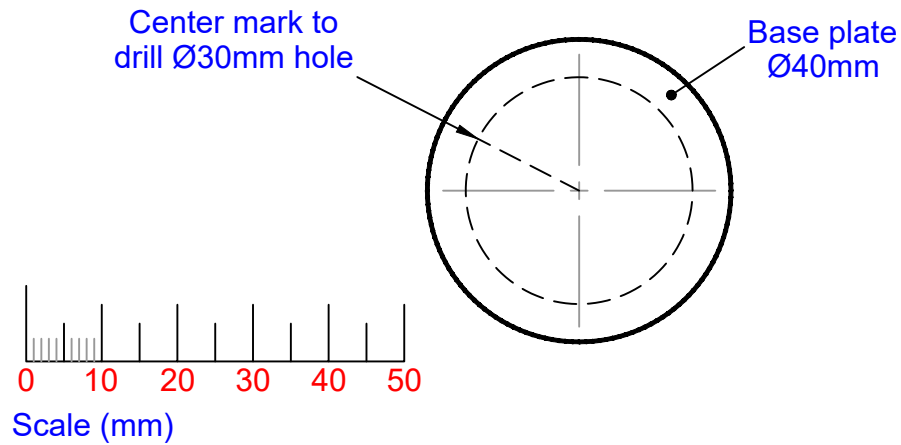

## Drilling template for 30mm hole