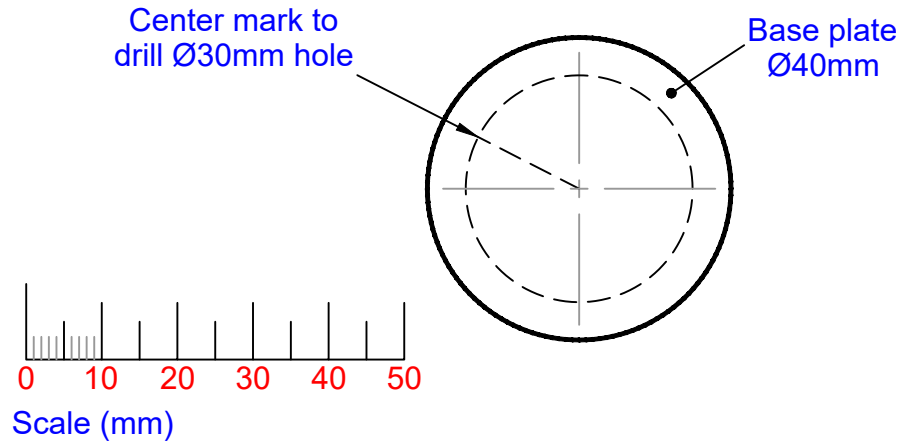

## Drilling template for 30mm hole